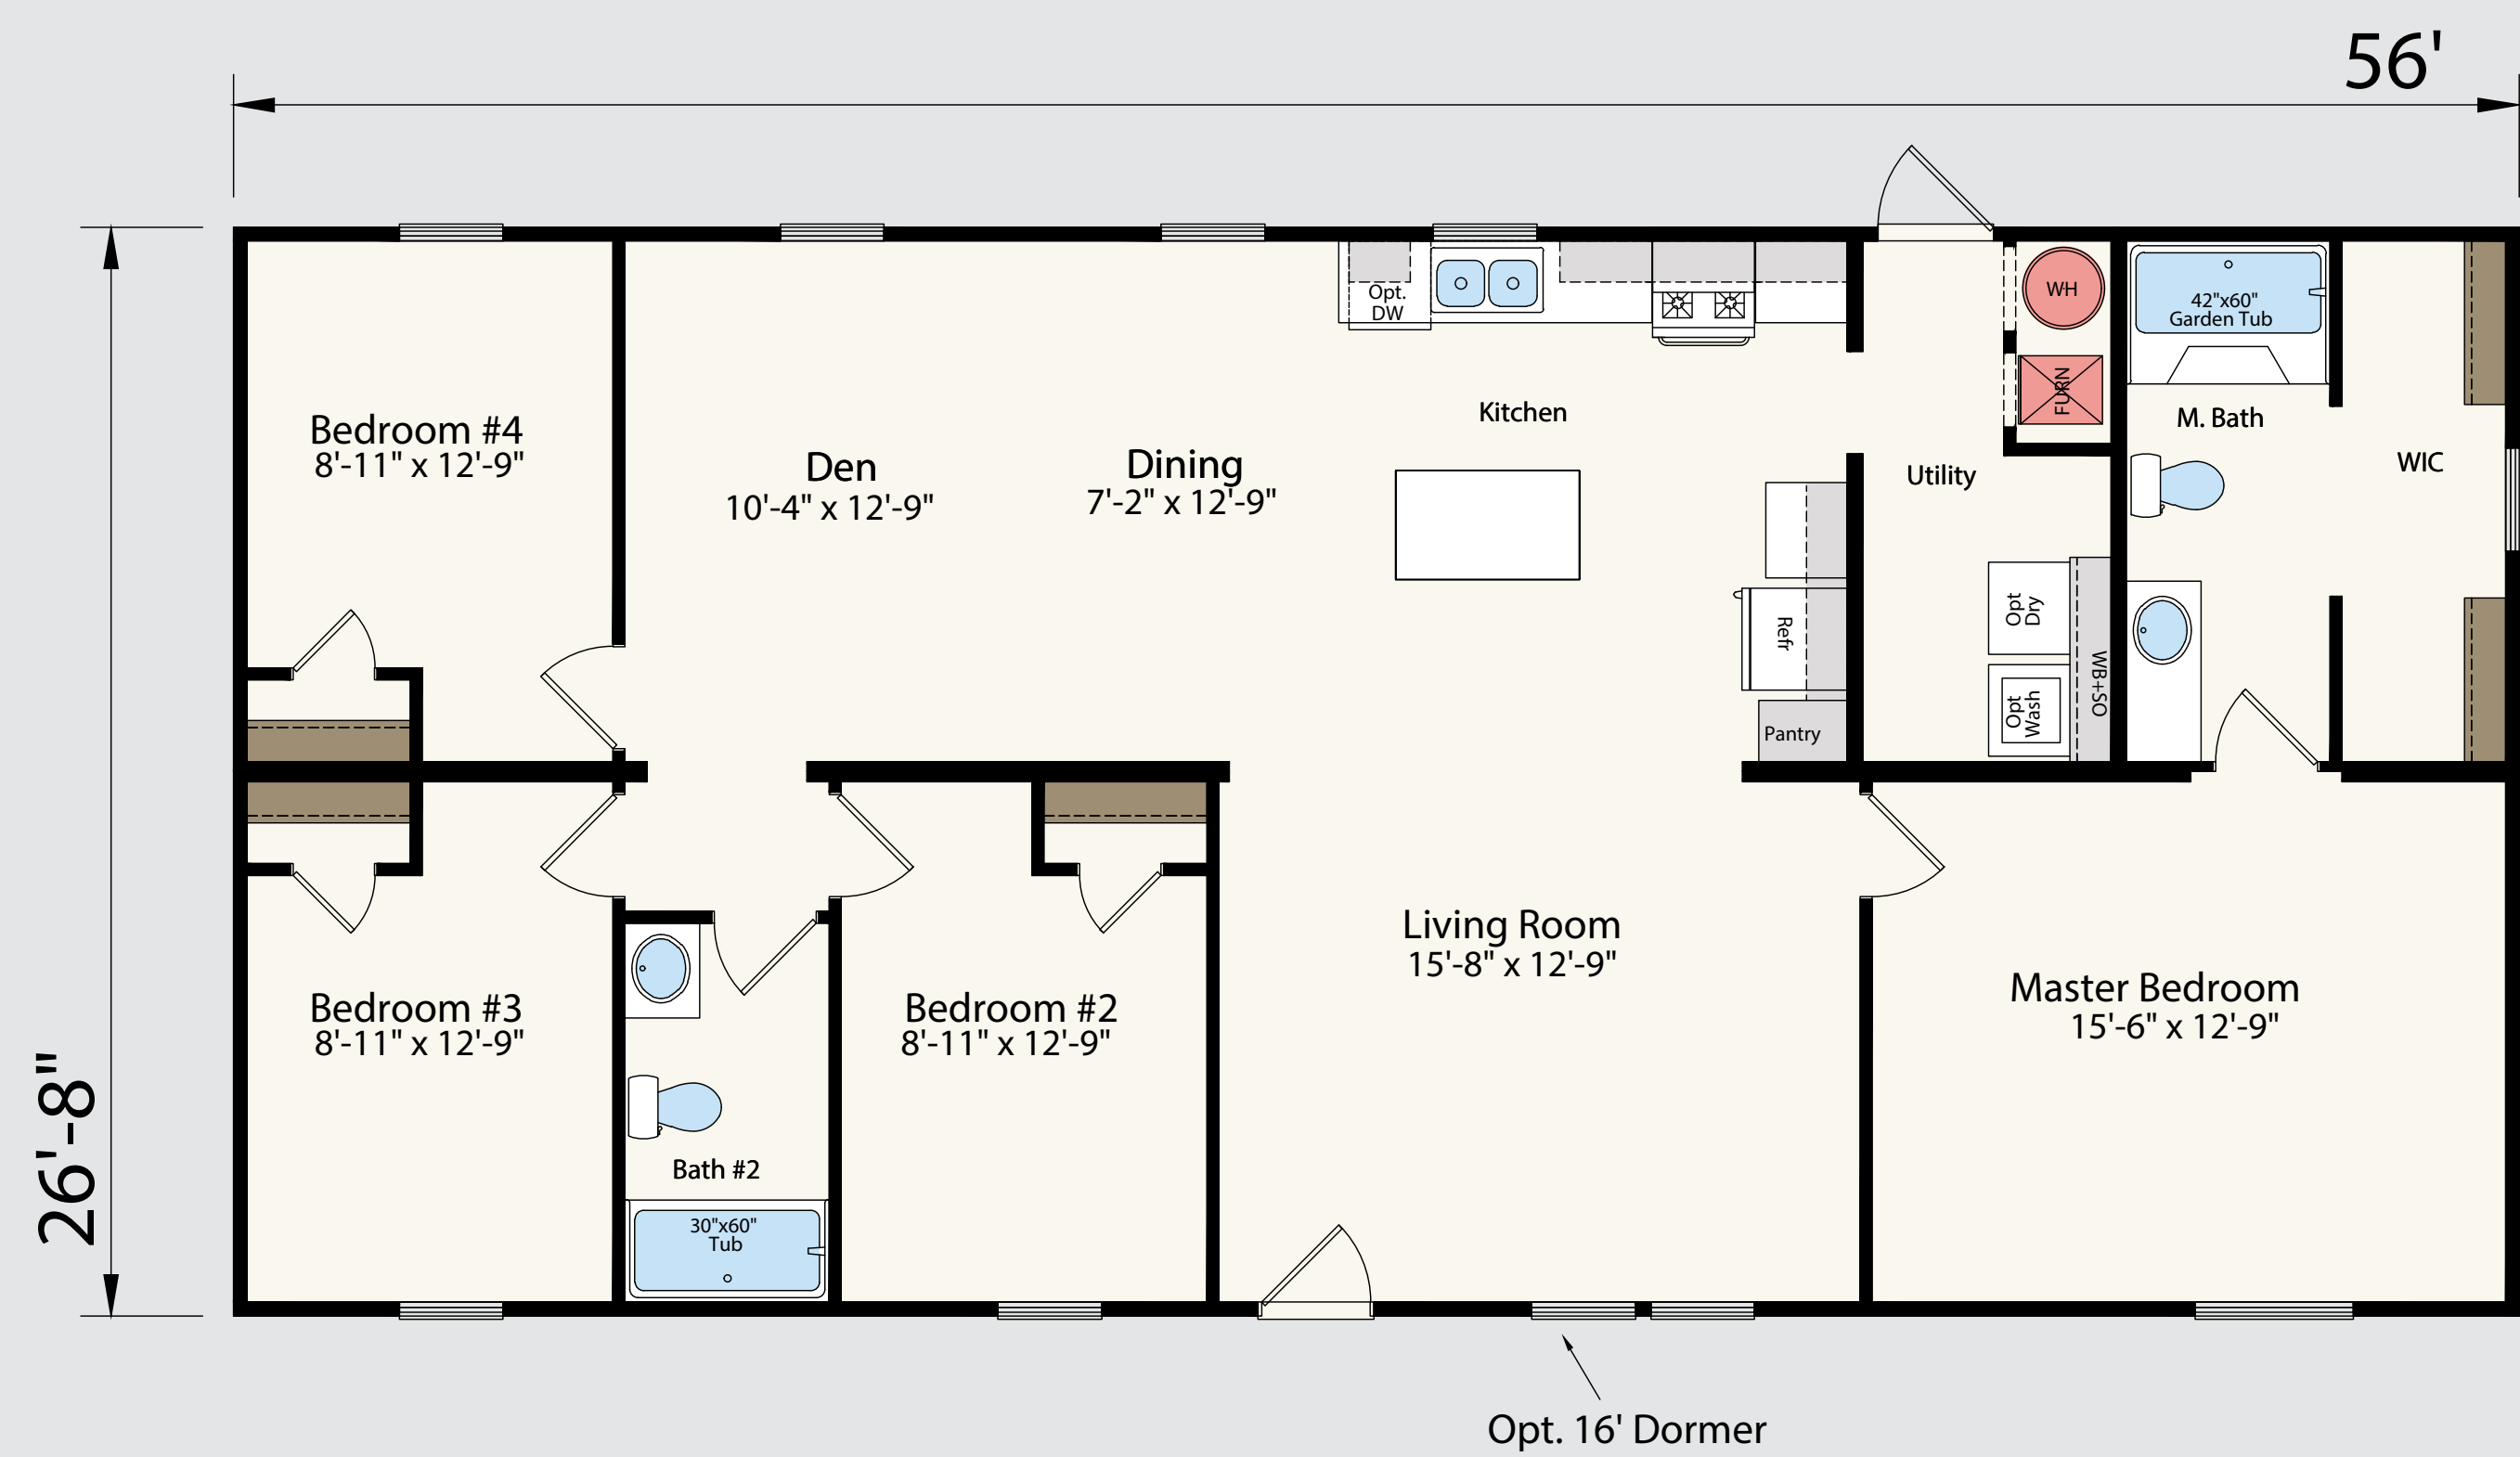

PRIME™

FACTORY BUILT HOUSING

APEX
2856H32P01

3 Bed - 2 Bath
1493 Sq. Ft.

CROWN
2856H42P01

4 Bed - 2 Bath
1493 Sq. Ft.

GRAND
2868H42P01

4 Bed - 2 Bath
1813 Sq. Ft.