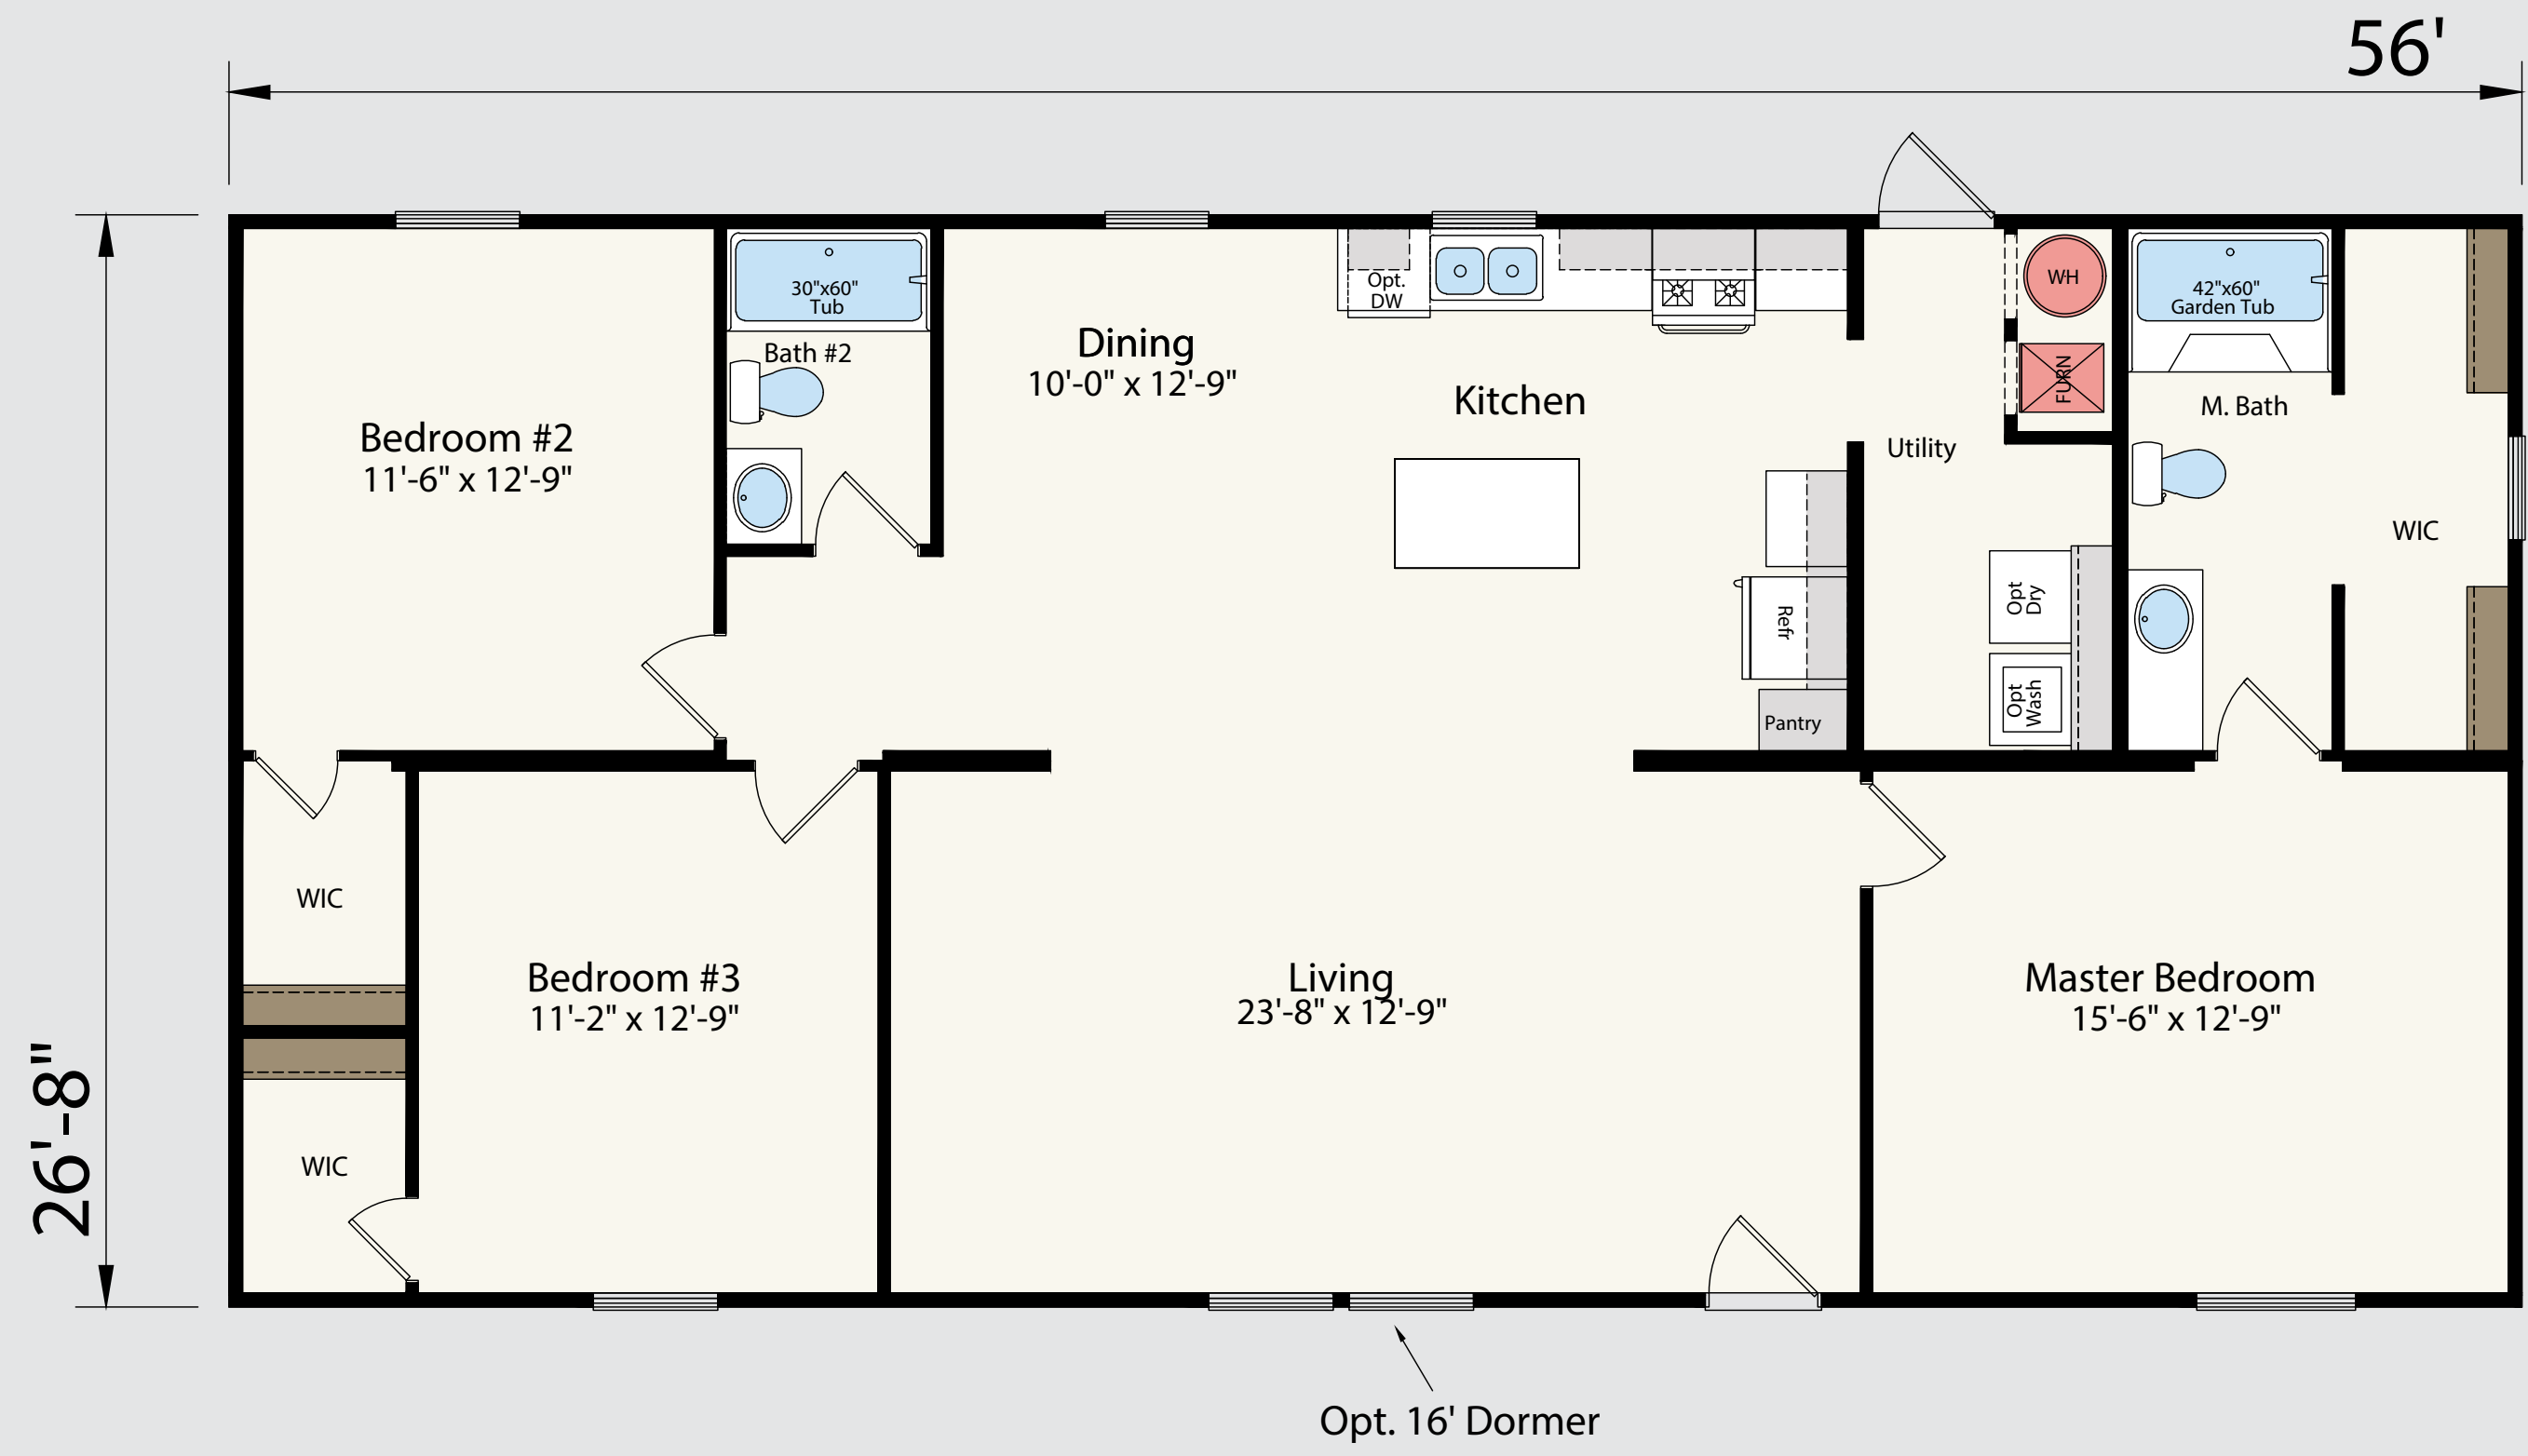

PRIME™

FACTORY BUILT HOUSING

APEX
2856H32P01

3 Bed - 2 Bath
1493 Sq. Ft.

CROWN
2856H42P01

4 Bed - 2 Bath
1493 Sq. Ft.

GRAND
2868H42P01

4 Bed - 2 Bath
1813 Sq. Ft.